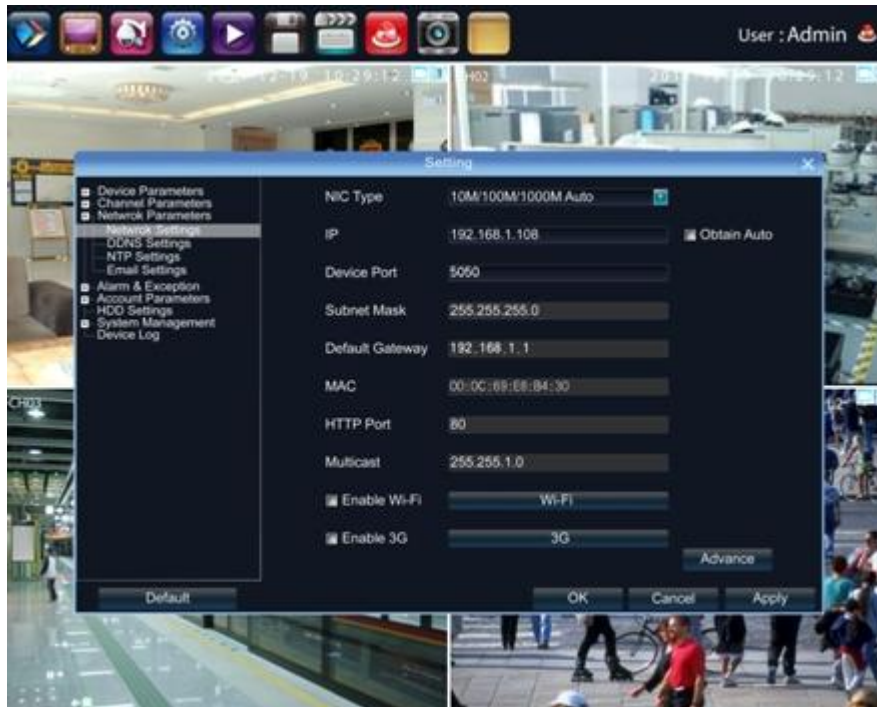

NR-N6000-9E

9ch 1080P NVR

NR-N6000-9E

Details£0

Key Features:

- Can connect IP camera, IP speed dome camera and DVS; support Onvif protocol;
- Compatible with main brand IP cameras: AXIS, SONY, Panasonic, SANYO, BOSCH, SAMSUNG, Honeywell, VIVOTEK, HIKVISION, DAHUA, Histream, Grandstream, TOPSEE, Launch, WISION, HYVISION, WAPA etc.;

- Support megapixel HD network video preview, storage and playback;
- Click any area and zoom in or zoom out on the image by mouse;
- Support digital zooming under preview and playback modes;
- Support search, playback and backup by event;
- Support 4ch playback simultaneously.

NR-N6000-9E

1. Preview channel can be switched to other channel randomly without changing the MAC which is convenient for the project construction;
2. The dendritic menu can be moved. Man-machine communication is more direct and the settings of parameters are more easy and convenient;
3. The mouse roller can realize 15X digital zooming which the enlarged image can be dragged and moved randomly under preview and playback modes;
4. Immediate snapshot and immediate view; the picture will be stored in an independent area in the HDD;
5. The recording playback is shown by time bar and different color represents different recording type. It is very fast and easy to find check the recording;
6. Recording backup can be accurate to second. Any time period of backup is available;
7. The recording files in the USB disk can play directly in the playback interface while the snapshot pictures can be viewed directly;
8. With 3G, WIFI wireless connection functions;
9. Standard resolution which can be adjusted according to the display device in order to get the best image quality;
10. Adopt HDD sequence writing method and the data is written from 0 track which increase 2.5X lifetime of the HDD.