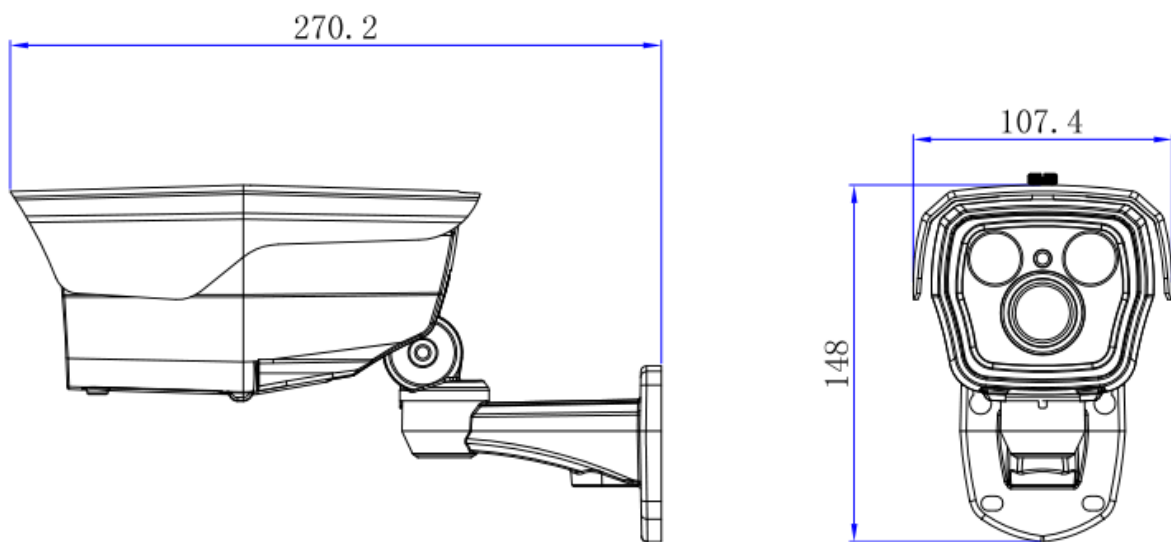

Model: NR-8067-IPC21F Series

Specification

Model	IR	Audio	IP66	POE	LENS (2.8-12mm)
NR-8067-IPC21F	Yes	No	Yes	No	2.8-12mm Lens included
NR-8067-IPC21F-POE	Yes	No	Yes	Yes	2.8-12mm Lens included
NR-8067-IPC21F-AA	Yes	Yes	Yes	No	2.8-12mm Lens included
NR-8067-IPC21F-AA-POE	Yes	Yes	Yes	Yes	2.8-12mm Lens included
Camera					
Image Sensor	1/2.8" 2.1 megapixels Progressive Scan Sony CMOS				
CPU	Hi3516C				
Effective Pixels	1920x1080				
Scanning System	Progressive				
Electronics Shutter Speed	Auto (1/25,1/30 ~ 1/10000s)				
Min. Illumination	0.05Lux/F1.2 (Color), 0.005Lux/F1.2(B/W); 0Lux/F1.2 (IR on)				
S/N Ratio	>50dB				
Camera Features					
Max. IR LEDs Length	20-30 m				
Day/Night Switch	Auto Color to B/W				
Backlight Compensation	BLC / HLC / WDR (digital)				
White Balance	Auto				
Gain Control	Auto				
Noise Reduction	2D, 3D				
Privacy Masking	Up to 4 Areas				
Lens					
Focal Length	2.8-12mm varifocal lens				
Max Aperture	F1.4				
Focus Control	Manual				
Angle of View	92°~ 20°				
Lens Type	Manual Iris				
Mount Type	Board-in Type				
Video					
Compression	H.264 High Profile, Main Profile, Baseline / MJPEG				
Resolution	1920x1080, 1280x720 ; 960x528, 640x352, 480x256				
Frame Rate	Preferred Stream	1920x1080(1~25/30fps), 1280x720 (1~25/30fps)			
	Alternate Stream	960x528, 640x352, 480x256 (1~25/30fps)			
Bit Rate	32KB ~16Mbps, support VBR, CBR				
Network					
Ethernet	RJ-45 (10/100Base-T)				
Protocol	IPv4/IPv6, HTTP, TCP/IP, UDP, RTP, RTCP, UPNP, RTSP, SMTP, NTP, DHCP, DNS, PPPOE, DDNS, FTP,				
ONVIF	ONVIF Ver. 2.4				
Max. User Access	5 users				
Smart Phone	iPhone, iPad, Android, Symbian				

Model: NR-8067-IPC21F Series

Auxiliary Interface	
Memory Slot	Micro SD, Max 64GB
General	
Power Supply	DC12V, POE (802.3af) model with POE
Power Consumption	≤6W
Working Environment	-20 °C ~ 60°C
Ingress Protection	IP66,
Dimensions	270.2mm ×107.4 mm ×148 mm
Weight	1.2KG

Dimensions (mm)

Interfaces :