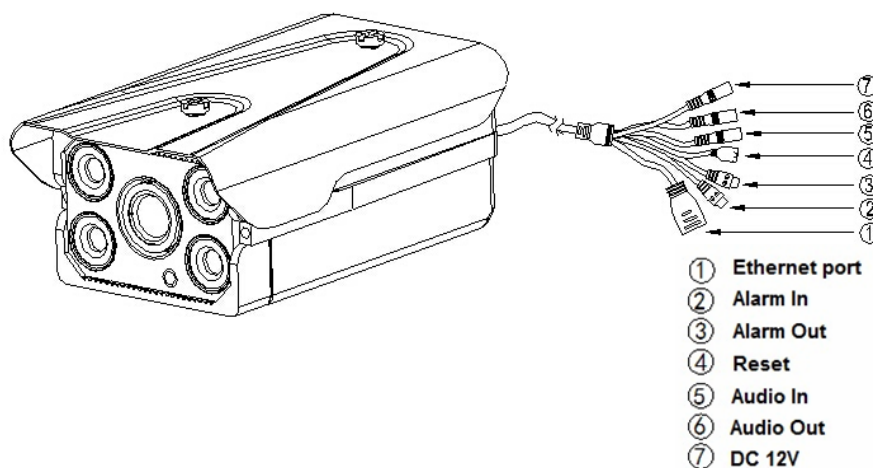

Model: NR-8065-IPC30 Series

Specification

Model	IR	Audio	POE	IP66	LENS (6, 8mm)
NR-8065-IPC30	Yes	No	No	Yes	Fixed Lens included,
NR-8065-IPC30-POE	Yes	No	Yes	Yes	Fixed Lens included,
NR-8065-IPC30-AA	Yes	Yes	No	Yes	Fixed Lens included,
NR-8065-IPC30-AA-POE	Yes	Yes	Yes	Yes	Fixed Lens included,
Camera					
Image Sensor	1/2.5" 3.0megapixels Progressive Scan Aptina CMOS				
Effective Pixels	2048x1536				
Scanning System	Progressive				
Electronics Shutter Speed	Auto (1/25,1/30 ~ 1/10000s)				
Min. Illumination	1Lux/F1.2 (Color), 0.1Lux/F1.2(B/W); 0Lux/F1.2 (IR on)				
S/N Ratio	>50dB				
Camera Features					
Max. IR LEDs Length	30-50m				
Day/Night	Auto (ICR) / Color / B/W				
Backlight Compensation	BLC / HLC / WDR (digital)				
White Balance	Auto				
Gain Control	Auto				
Noise Reduction	2D, 3D				
Privacy Masking	Up to 4 Areas				
Lens					
Focal Length	6mm, 8mm,12mm optional				
Max Aperture	F1.4				
Focus Control	Manual				
Angle of View	60°~ 30°				
Lens Type	Fix Iris				
Mount Type	CS				
Video					
Compression	H.264 High Profile, Main Profile, Baseline / MJPEG				
Resolution	2048x1536 ; 1920x1080, 640x352, 320x240				
Frame Rate	Preferred Stream	2048x1536 (1~20fps), 1920x1080 (1~25/30fps),			
	Alternate Stream	640x352, 320x240 (1~25/30fps)			
Bit Rate	32KB ~16Mbps, support VBR, CBR				
Network					
Ethernet	RJ-45 (10/100Base-T)				
Protocol	IPv4/IPv6, HTTP, TCP/IP, UDP, RTP, RTCP, UPNP, RTSP, SMTP, NTP, DHCP, DNS, PPPOE, DDNS, FTP,				
ONVIF	ONVIF Ver. 2.4				
Max. User Access	10 users				
Smart Phone	iPhone, iPad, Android, Symbian				

Model: NR-8065-IPC30 Series

General	
Power Supply	DC12V, POE (802.3af)
Power Consumption	≤10W
Working Environment	-20 °C ~ 60°C
Ingress Protection	IP66,
Dimensions	220mm ×117.5mm ×111mm
Weight	1.5KG

Dimensions (mm)