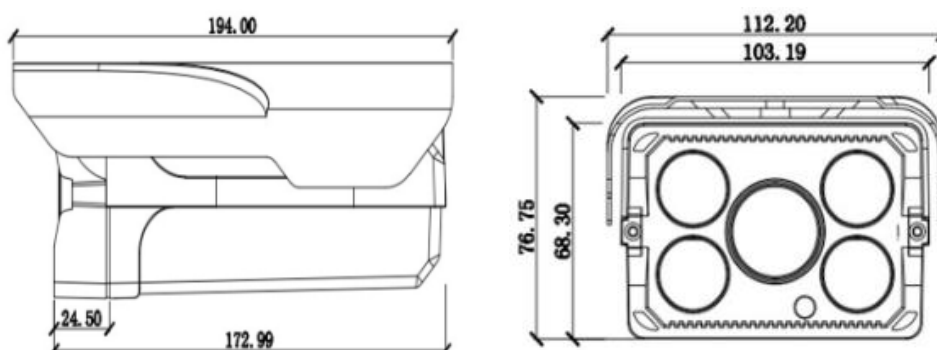

Model: NR-8065-IPC30 Series

Specification

Model	IR	Audio	POE	IP66	LENS (6, 8mm)
NR-8065-IPC30	Yes	No	No	Yes	Fixed Lens included,
NR-8065-IPC30-POE	Yes	No	Yes	Yes	Fixed Lens included,
NR-8065-IPC30-AA	Yes	Yes	No	Yes	Fixed Lens included,
NR-8065-IPC30-AA-POE	Yes	Yes	Yes	Yes	Fixed Lens included,
Camera					
Image Sensor	1/2.5" 3.0megapixels Progressive Scan Aptina CMOS				
Effective Pixels	2048x1536				
Scanning System	Progressive				
Electronics Shutter Speed	Auto (1/25,1/30 ~ 1/10000s)				
Min. Illumination	1Lux/F1.2 (Color), 0.1Lux/F1.2(B/W); 0Lux/F1.2 (IR on)				
S/N Ratio	>50dB				
Camera Features					
Max. IR LEDs Length	30-50m				
Day/Night	Auto (ICR) / Color / B/W				
Backlight Compensation	BLC / HLC / WDR (digital)				
White Balance	Auto				
Gain Control	Auto				
Noise Reduction	2D, 3D				
Privacy Masking	Up to 4 Areas				
Lens					
Focal Length	6mm, 8mm,12mm optional				
Max Aperture	F1.4				
Focus Control	Manual				
Angle of View	60°~ 30°				
Lens Type	Fix Iris				
Mount Type	CS				
Video					
Compression	H.264 High Profile, Main Profile, Baseline / MJPEG				
Resolution	2048x1536 ; 1920x1080, 640x352, 320x240				
Frame Rate	Preferred Stream	2048x1536 (1~20fps), 1920x1080 (1~25/30fps),			
	Alternate Stream	640x352, 320x240 (1~25/30fps)			
Bit Rate	32KB ~16Mbps, support VBR, CBR				
Network					
Ethernet	RJ-45 (10/100Base-T)				
Protocol	IPv4/IPv6, HTTP, TCP/IP, UDP, RTP, RTCP, UPNP, RTSP, SMTP, NTP, DHCP, DNS, PPPOE, DDNS, FTP,				
ONVIF	ONVIF Ver. 2.4				
Max. User Access	10 users				
Smart Phone	iPhone, iPad, Android, Symbian				

Model: NR-8065-IPC30 Series

General	
Power Supply	DC12V, POE (802.3af)
Power Consumption	≤10W
Working Environment	-20 °C ~ 60°C
Ingress Protection	IP66,
Dimensions	220mm ×117.5mm ×111mm
Weight	1.5KG

Dimensions (mm)