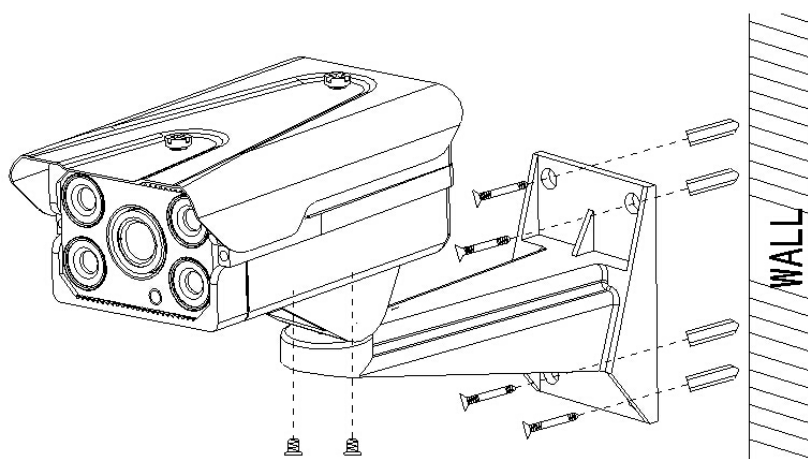

Model: NR-8065-IPC30 Series

Specification

Model	IR	Audio	POE	IP66	LENS (6, 8mm)
NR-8065-IPC30	Yes	No	No	Yes	Fixed Lens included,
NR-8065-IPC30-POE	Yes	No	Yes	Yes	Fixed Lens included,
NR-8065-IPC30-AA	Yes	Yes	No	Yes	Fixed Lens included,
NR-8065-IPC30-AA-POE	Yes	Yes	Yes	Yes	Fixed Lens included,
Camera					
Image Sensor	1/2.5" 3.0megapixels Progressive Scan Aptina CMOS				
Effective Pixels	2048x1536				
Scanning System	Progressive				
Electronics Shutter Speed	Auto (1/25,1/30 ~ 1/10000s)				
Min. Illumination	1Lux/F1.2 (Color), 0.1Lux/F1.2(B/W); 0Lux/F1.2 (IR on)				
S/N Ratio	>50dB				
Camera Features					
Max. IR LEDs Length	30-50m				
Day/Night	Auto (ICR) / Color / B/W				
Backlight Compensation	BLC / HLC / WDR (digital)				
White Balance	Auto				
Gain Control	Auto				
Noise Reduction	2D, 3D				
Privacy Masking	Up to 4 Areas				
Lens					
Focal Length	6mm, 8mm,12mm optional				
Max Aperture	F1.4				
Focus Control	Manual				
Angle of View	60°~ 30°				
Lens Type	Fix Iris				
Mount Type	CS				
Video					
Compression	H.264 High Profile, Main Profile, Baseline / MJPEG				
Resolution	2048x1536 ; 1920x1080, 640x352, 320x240				
Frame Rate	Preferred Stream	2048x1536 (1~20fps), 1920x1080 (1~25/30fps),			
	Alternate Stream	640x352, 320x240 (1~25/30fps)			
Bit Rate	32KB ~16Mbps, support VBR, CBR				
Network					
Ethernet	RJ-45 (10/100Base-T)				
Protocol	IPv4/IPv6, HTTP, TCP/IP, UDP, RTP, RTCP, UPNP, RTSP, SMTP, NTP, DHCP, DNS, PPPOE, DDNS, FTP,				
ONVIF	ONVIF Ver. 2.4				
Max. User Access	10 users				
Smart Phone	iPhone, iPad, Android, Symbian				

Model: NR-8065-IPC30 Series

General	
Power Supply	DC12V, POE (802.3af)
Power Consumption	≤10W
Working Environment	-20 °C ~ 60°C
Ingress Protection	IP66,
Dimensions	220mm ×117.5mm ×111mm
Weight	1.5KG

Dimensions (mm)