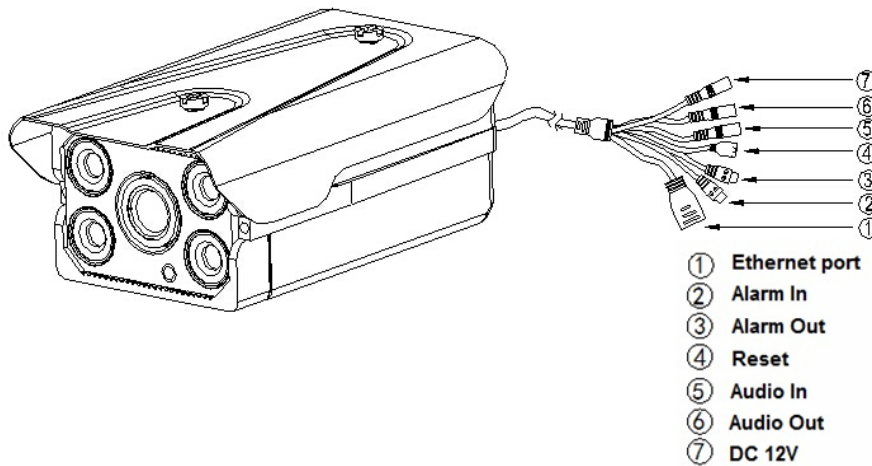

Model: NR-8065-IPC21F Series

Max. User Access	10 users
Smart Phone	iPhone, iPad, Android, Symbian
General	
Power Supply	DC12V, POE (802.3af) model with POE
Power Consumption	≤9W
Working Environment	-20 °C ~ 60°C
Ingress Protection	IP66,
Dimensions	210mm ×115.5mm ×111mm
Weight	2.2KG

Dimensions (mm)