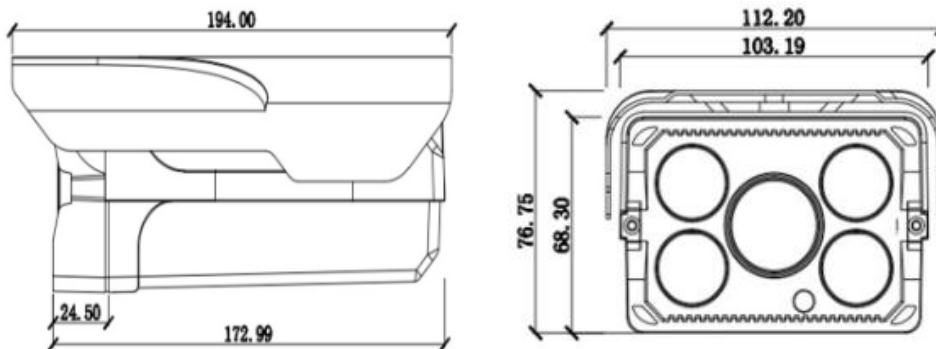

Model: NR-8065-IPC21F Series

Specification

Ordering Model:	IR	Audio	IP66	POE	LENS (6,8,12mm)
NR-8065-IPC21F	Yes	No	Yes	No	Fixed Lens included,
NR-8065-IPC21F -POE	Yes	No	Yes	Yes	Fixed Lens included,
NR-8065-IPC21F -AA	Yes	Yes	Yes	No	Fixed Lens included,
NR-8065-IPC21F -AA-POE	Yes	Yes	Yes	Yes	Fixed Lens included,
Camera					
Image Sensor	1/2.8" 2.1 megapixels Progressive Scan Sony CMOS				
Effective Pixels	1920x1080				
Scanning System	Progressive				
Electronics Shutter Speed	Auto (1/25,1/30 ~ 1/10000s)				
Min. Illumination	0.05Lux/F1.2 (Color), 0.005Lux/F1.2(B/W); 0Lux/F1.2 (IR on)				
S/N Ratio	>50dB				
Camera Features					
Max. IR LEDs Length	30-50 m				
Day/Night Switch	Auto Color to B/W				
Backlight Compensation	BLC / HLC / WDR (digital)				
White Balance	Auto				
Gain Control	Auto				
Noise Reduction	2D, 3D				
Privacy Masking	Up to 4 Areas				
Lens					
Focal Length	6mm, 8mm or 12mm optional				
Max Aperture	F1.4				
Focus Control	Manual				
Angle of View	60°~ 30°				
Lens Type	Manual Iris				
Mount Type	CS				
Video					
Compression	H.264 Main Profile, Baseline / MJPEG				
Resolution	1920x1080, 1280x720 ; 960x528, 640x352, 480x256				
Frame Rate	Preferred Stream	1920x1080(1~25/30fps), 1280x720 (1~25/30fps)			
	Alternate Stream	960x528, 640x352, 480x256 (1~25/30fps)			
Bit Rate	32KB ~16Mbps, support VBR, CBR				
Audio					
Compression	G.711a / G.711U, G.726				
Network					
Ethernet	RJ-45 (10/100Base-T)				
Protocol	IPv4, HTTP, TCP/IP, UDP, RTP, RTCP, UPNP, RTSP, SMTP, NTP, DHCP, DNS, PPPOE, DDNS, FTP,				
ONVIF	ONVIF Ver. 2.4				

Model: NR-8065-IPC21F Series

Max. User Access	10 users
Smart Phone	iPhone, iPad, Android, Symbian
General	
Power Supply	DC12V, POE (802.3af) model with POE
Power Consumption	≤9W
Working Environment	-20 °C ~ 60°C
Ingress Protection	IP66,
Dimensions	210mm ×115.5mm ×111mm
Weight	2.2KG

Dimensions (mm)

Model: NR-8065-IPC21F Series