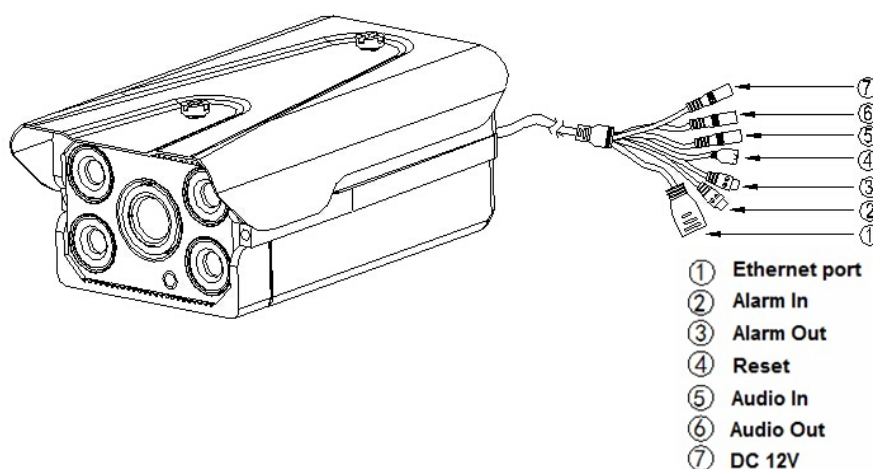

Model: NR-8065-IPC10 Series

Smart Phone	iPhone, iPad, Android, Symbian
General	
Power Supply	DC12V, POE (802.3af) model with POE
Power Consumption	≤9W
Working Environment	-20 °C ~ 60°C
Ingress Protection	IP66,
Dimensions	210mm ×115.5mm ×111mm
Weight	1.0KG

Dimensions (mm)