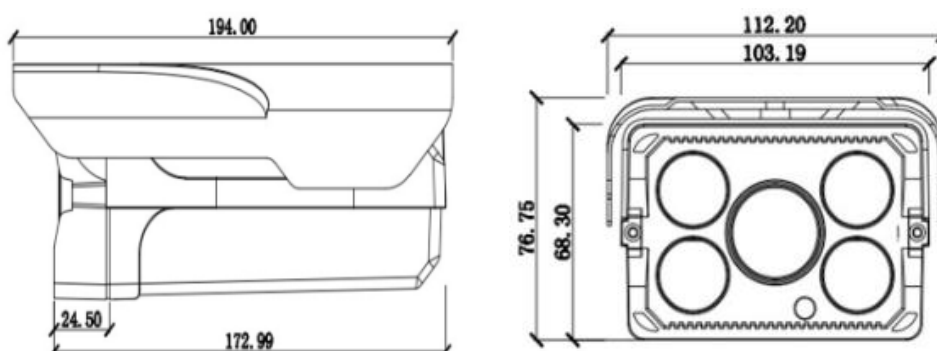

Model: NR-8065-IPC10 Series

Specification

Ordering Model:	IR	Audio	IP66	POE	LENS (,6,8,12mm)
NR-8065-IPC10	Yes	No	Yes	No	Fixed Lens included,
NR-8065-IPC10-POE	Yes	No	Yes	Yes	Fixed Lens included,
NR-8065-IPC10-AA	Yes	Yes	Yes	No	Fixed Lens included,
NR-8065-IPC10-AA-POE	Yes	Yes	Yes	Yes	Fixed Lens included,
Camera					
Image Sensor	1/4" 1.0 megapixels Progressive Scan OV CMOS				
Effective Pixels	1280x720				
Scanning System	Progressive				
Electronics Shutter Speed	Auto (1/25,1/30 ~ 1/10000s)				
Min. Illumination	0.1Lux/F1.2 (Color), 0.05Lux/F1.2(B/W); 0Lux/F1.2 (IR on)				
S/N Ratio	>50dB				
Camera Features					
Max. IR LEDs Length	30-50 m				
Day/Night Switch	Auto Color to B/W				
Backlight Compensation	BLC / HLC / WDR (digital)				
White Balance	Auto				
Gain Control	Auto				
Noise Reduction	2D, 3D				
Privacy Masking	Up to 4 Areas				
Lens					
Focal Length	6mm, 8mm or 12mm optional				
Max Aperture	F1.4				
Focus Control	Manual				
Angle of View	60°~30°				
Lens Type	Manual Iris				
Mount Type	CS				
Video					
Compression	H.264 Main Profile, Baseline / MJPEG				
Resolution	1280x1024, 1280x720 ; 720x576,640x480,320x240				
Frame Rate	Preferred Stream	1280x1024 (1~25/30fps) 1280x720 (1~25/30fps)			
	Alternate Stream	720x576,640x480,320x240 (1~25/30fps)			
Bit Rate	32KB ~16Mbps, support VBR, CBR				
Audio					
Compression	G.711a / G.711U, G.726				
Network					
Ethernet	RJ-45 (10/100Base-T)				
Protocol	IPv4, HTTP, TCP/IP, UDP, RTP, RTCP, UPNP, RTSP, SMTP, NTP, DHCP, DNS, PPPOE, DDNS, FTP,				
ONVIF	ONVIF Ver. 2.4				
Max. User Access	10 users				

Model: NR-8065-IPC10 Series

Smart Phone	iPhone, iPad, Android, Symbian
General	
Power Supply	DC12V, POE (802.3af) model with POE
Power Consumption	≤9W
Working Environment	-20 °C ~ 60°C
Ingress Protection	IP66,
Dimensions	210mm ×115.5mm ×111mm
Weight	1.0KG

Dimensions (mm)

Model: NR-8065-IPC10 Series