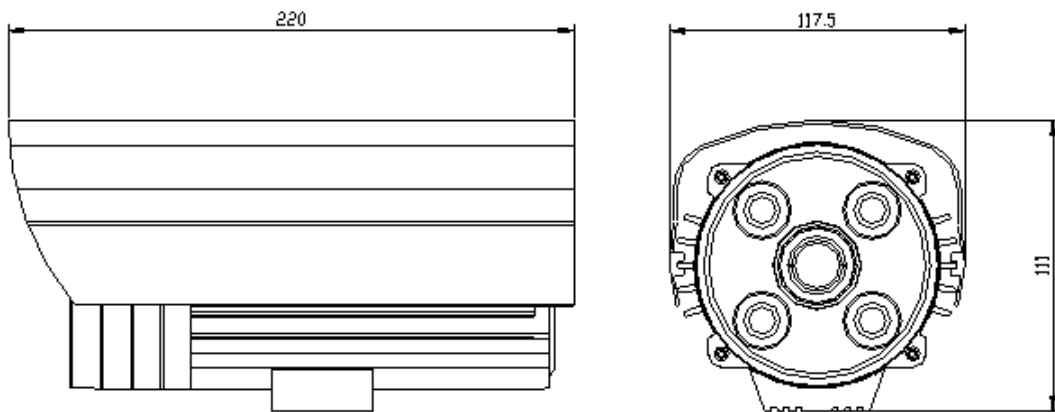

## Specification

Model	IR	IP66	POE	LENS (6, 8, 12mm or 3.0-10.5mm)
<b>NR-8063-IPC30</b>	Yes	Yes	No	Fixed Lens included, 3.0-10.5mm optional
<b>NR-8063-IPC30-POE</b>	Yes	Yes	Yes	Fixed Lens included, 3.0-10.5mm optional
<b>Camera</b>				
Image Sensor	1/2.5" 3.0megapixels Progressive Scan Aptina CMOS			
Effective Pixels	2048x1536			
Scanning System	Progressive			
Electronics Shutter Speed	Auto (1/25,1/30 ~ 1/10000s)			
Min. Illumination	1Lux/F1.2 (Color), 0.1Lux/F1.2(B/W); 0Lux/F1.2 (IR on)			
S/N Ratio	>50dB			
<b>Camera Features</b>				
Max. IR LEDs Length	30-50m			
Day/Night	Auto (ICR) / Color / B/W			
Backlight Compensation	BLC / HLC / WDR (digital)			
White Balance	Auto			
Gain Control	Auto			
Noise Reduction	2D, 3D			
Privacy Masking	Up to 4 Areas			
<b>Lens</b>				
Focal Length	6mm, 8mm, 12mm, or 3.0-10.5mm optional			
Max Aperture	F1.4			
Focus Control	Manual			
Angle of View	80°~ 20°			
Lens Type	Manual Iris			
Mount Type	Board-in Type			
<b>Video</b>				
Compression	H.264 High Profile, Main Profile, Baseline / MJPEG			
Resolution	2048x1536 ; 1920x1080, 640x352, 320x240			
Frame Rate	Preferred Stream	2048x1536 (1~20fps), 1920x1080 (1~25/30fps),		
	Alternate Stream	640x352, 320x240 (1~25/30fps)		
Bit Rate	32KB ~16Mbps, support VBR, CBR			
<b>Network</b>				
Ethernet	RJ-45 (10/100Base-T)			
Protocol	IPv4/IPv6, HTTP, TCP/IP, UDP, RTP, RTCP, UPNP, RTSP, SMTP, NTP, DHCP, DNS, PPPOE, DDNS, FTP,			
ONVIF	ONVIF Ver. 2.4			
Max. User Access	10 users			
Smart Phone	iPhone, iPad, Android, Symbian			
<b>General</b>				

Model: NR-8063-IPC30 Series

Power Supply	DC12V, POE (802.3af)
Power Consumption	≤10W
Working Environment	-20 °C ~ 60°C
Ingress Protection	IP66,
Dimensions	220mm ×117.5mm ×111mm
Weight	2.2KG

### Dimensions (mm)