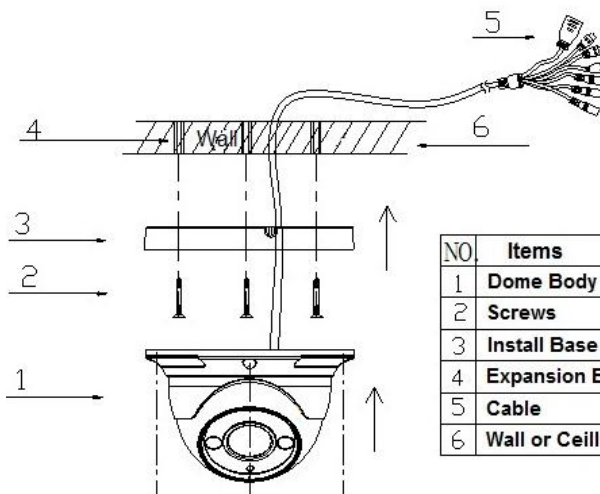

**Model: NR-8077-IPC30 Series**

Max. User Access	10 users
Smart Phone	iPhone, iPad, Android, Symbian
<b>Auxiliary Interface</b>	
Memory Slot	Micro SD, Max 64GB
<b>General</b>	
Power Supply	DC12V, POE (802.3af)
Power Consumption	≤5W
Working Environment	-20 °C ~ 60°C
Dimensions	Φ147.7mm ×99mm
Weight	0.7KG

**Dimensions (mm)**

- ① Ethernet port
- ② Alarm In
- ③ Alarm Out
- ④ Reset
- ⑤ Audio In
- ⑥ Audio Out
- ⑦ DC 12V

**Interfaces :**

**Installation:**

NO	Items
1	Dome Body
2	Screws
3	Install Base
4	Expansion Bolt
5	Cable
6	Wall or Ceiling