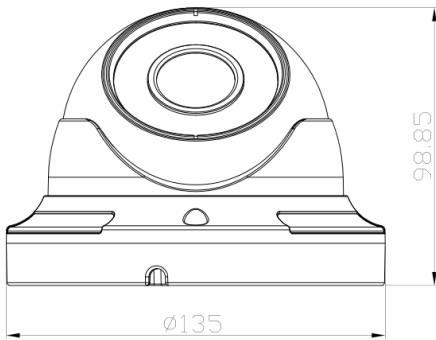

Model: NR-8077-IPC30 Series

Max. User Access	10 users
Smart Phone	iPhone, iPad, Android, Symbian
Auxiliary Interface	
Memory Slot	Micro SD, Max 64GB
General	
Power Supply	DC12V, POE (802.3af)
Power Consumption	≤5W
Working Environment	-20 °C ~ 60°C
Dimensions	Φ147.7mm ×99mm
Weight	0.7KG

Dimensions (mm)

- ① Ethernet port
- ② Alarm In
- ③ Alarm Out
- ④ Reset
- ⑤ Audio In
- ⑥ Audio Out
- ⑦ DC 12V

Interfaces :