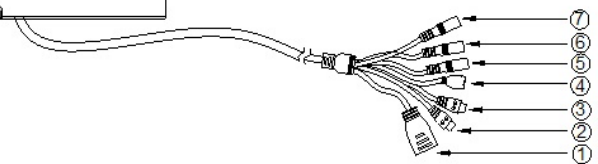

Model: NR-8077-IPC30 Series

Max. User Access	10 users
Smart Phone	iPhone, iPad, Android, Symbian
Auxiliary Interface	
Memory Slot	Micro SD, Max 64GB
General	
Power Supply	DC12V, POE (802.3af)
Power Consumption	≤5W
Working Environment	-20 °C ~ 60°C
Dimensions	Φ147.7mm ×99mm
Weight	0.7KG

Dimensions (mm)

- ① Ethernet port
- ② Alarm In
- ③ Alarm Out
- ④ Reset
- ⑤ Audio In
- ⑥ Audio Out
- ⑦ DC 12V

Interfaces :

Installation:

NO	Items
1	Dome Body
2	Screws
3	Install Base
4	Expansion Bolt
5	Cable
6	Wall or Ceiling