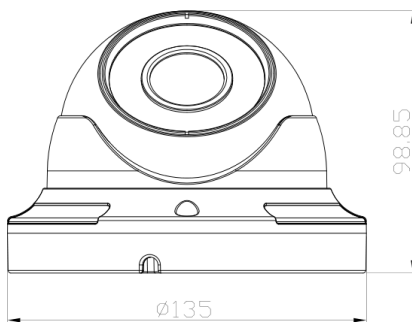

Model: NR-8077-IPC10 Series

Specification

Ordering Model:	IR	POE	Audio	IP66	LENS (2.8,3.6, 6mm)
NR-8077-IPC10-IR	Yes	No	No	Yes	Fixed Lens included,
NR-8077-IPC10-IR-POE	Yes	Yes	No	Yes	Fixed Lens included,
NR-8077-IPC10-IR-AA	Yes	No	Yes	Yes	Fixed Lens included,
NR-8077-IPC10-IR-AA-POE	Yes	Yes	Yes	Yes	Fixed Lens included,
Camera					
Image Sensor	1/4" 1.0 megapixels Progressive Scan OV CMOS				
Effective Pixels	1280x720				
Scanning System	Progressive				
Electronics Shutter Speed	Auto (1/25,1/30 ~ 1/10000s)				
Min. Illumination	0.1Lux/F1.2 (Color), 0.01Lux/F1.2(B/W); 0Lux/F1.2 (IR on)				
S/N Ratio	>50dB				
Camera Features					
Max. IR LEDs Length	5-10m				
Day/Night Switch	Auto Color to B/W				
Backlight Compensation	BLC / HLC / WDR (digital)				
White Balance	Auto				
Gain Control	Auto				
Noise Reduction	2D, 3D				
Privacy Masking	Up to 4 Areas				
Lens					
Focal Length	2.8mm, 3.6mm, 6mm optional				
Max Aperture	F1.4				
Focus Control	Manual				
Angle of View	97°~ 36°				
Lens Type	Fixed Iris (fixed lens)				
Mount Type	Board-in Type				
Video					
Compression	H.264 Main Profile, Baseline / MJPEG				
Resolution	1280x720 ; 720x576,640x480,320x240				
Frame Rate	Preferred Stream	1280x720 (1~25/30fps)			
	Alternate Stream	640x480, 320x240, 160x112 (1~25/30fps)			
Bit Rate	32KB ~16Mbps, support VBR, CBR				
Audio					
Compression	G.711a / G.711U, G.726				
Interface	1 channel Input, 1 channel Output				
Network					
Ethernet	RJ-45 (10/100Base-T)				
Protocol	IPv4/IPv6, HTTP, TCP/IP, UDP, RTP, RTCP, UPNP, RTSP, SMTP, NTP, DHCP, DNS, PPPOE, DDNS, FTP,				
ONVIF	ONVIF Ver. 2.4				

Dimensions (mm)

Interfaces :

Installation :

Model: NR-8077-IPC10 Series