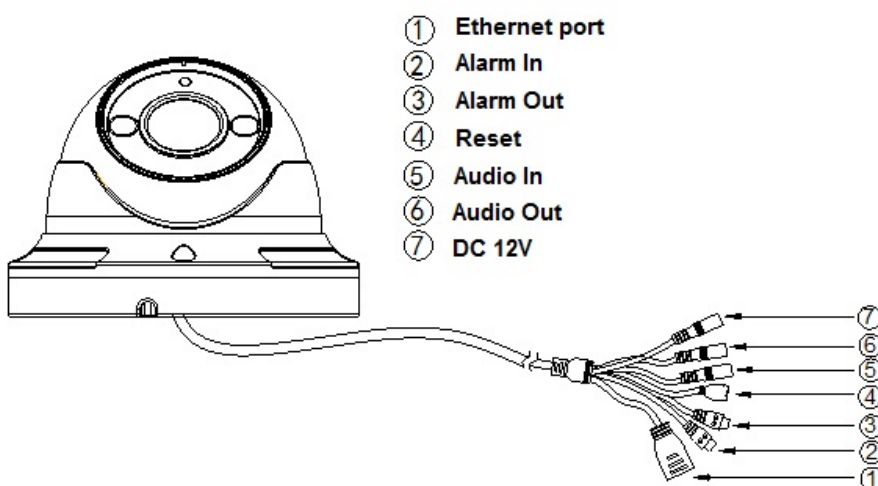

Interfaces :