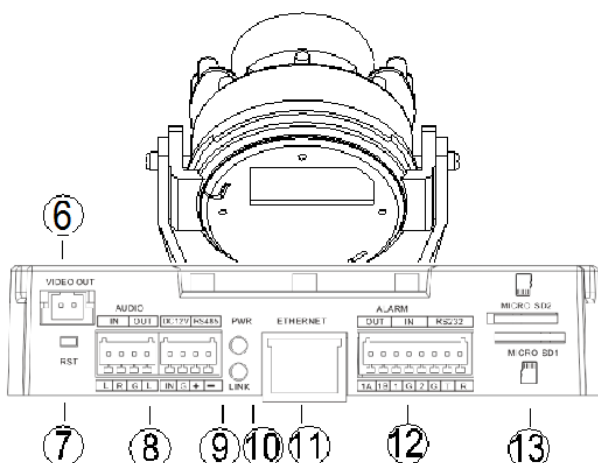

Model: NR-8073-H30T Series

<b>Network</b>	
Ethernet	RJ-45 (10/100/1000Base-T)
Protocol	IPv4/IPv6, HTTP, TCP/IP, UDP, RTP, RTCP, UPNP, RTSP, SMTP, NTP, DHCP, DNS, PPPOE, DDNS, FTP,
ONVIF	ONVIF Ver. 2.4
Max. User Access	10 users
Smart Phone	iPhone, iPad, Android
<b>Auxiliary Interface</b>	
Memory Slot	Micro SD, Max 64GB
Alarm	2channel Input, 1 channel Output
<b>General</b>	
Power Supply	DC12V, POE (802.3af)
Power Consumption	≤5W
Working Environment	-40 °C ~ 60°C
Dimensions	Φ147.7mm ×99mm
Weight	1.5KG

### Dimensions (mm)

### Interfaces :

- ① LENS
- ② IR BOARD
- ③ Three axis adjustable
- ④ Tilt adjustable
- ⑤ Pan adjustable
- ⑥ VIDEO OUT

- ⑥ VIDEO OUT
- ⑦ RESET
- ⑧ AUDIO IN /OUT
- ⑨ DC 12V IN
- ⑩ POWER/LINK LED
- ⑪ RJ45
- ⑫ I/O INTERFACE
- ⑬ MICRO SD