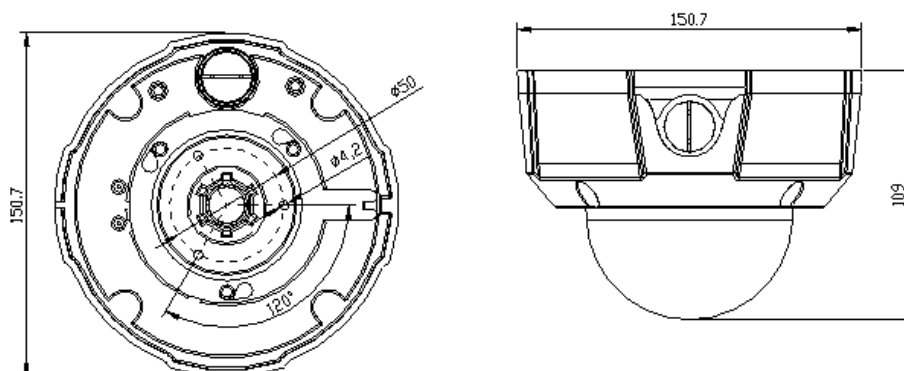

## Specification

<b>Ordering Model:</b>		<b>IR</b>	<b>POE</b>	<b>LENS ( 4, 6, 8mm or 2.8-12mm)</b>
<b>NR-8073-H30T</b>		No	No	Fixed Lens included, 2.8-12mm optional
<b>NR-8073- H30T-IR</b>		Yes	No	Fixed Lens included, 2.8-12mm optional
<b>NR-8073- H30T-POE</b>		No	Yes	Fixed Lens included, 2.8-12mm optional
<b>NR-8073- H30T-POE-IR</b>		Yes	Yes	Fixed Lens included, 2.8-12mm optional
<b>Camera</b>				
Image Sensor		1/3" 4megapixels Progressive Scan Sony CMOS		
CPU		Hi3516D		
Effective Pixels		2048x1536		
Scanning System		Progressive		
Electronics Shutter Speed		Auto (1/25,1/30 ~ 1/10000s)		
Min. Illumination		0.05Lux/F1.2 (Color), 0.005Lux/F1.2(B/W); 0Lux/F1.2 (IR on)		
S/N Ratio		>50dB		
<b>Camera Features</b>				
Max. IR LEDs Length		5-10m		
Day/Night Switch		Auto Color to B/W		
Backlight Compensation		BLC / HLC / WDR (digital)		
White Balance		Auto		
Gain Control		Auto		
Noise Reduction		2D, 3D		
Privacy Masking		Up to 4 Areas		
<b>Lens</b>				
Focal Length		4, 6, 8mm or 2.8-12mm optional		
Max Aperture		F1.4		
Focus Control		Manual		
Angle of View		97°~ 27°		
Lens Type		Fixed Iris (fixed lens)		
Mount Type		Board-in Type		
<b>Video</b>				
Compression		H.265 Main Profile H.264 High Profile, Main Profile, Baseline / MJPEG		
Resolution		2048x1536 , 1920x1080, 1280x720 ; 960x528, 640x480, 320x240		
Frame Rate	Preferred Stream	2048x1536(1~25/30fps)1920x1080(1~25/30fps),1280x 720 (1~25/30fps)		
	Alternate Stream	960x528, 640x480, 320x240 (1~25/30fps)		
Bit Rate		32KB ~16Mbps, support VBR, CBR		
<b>Audio</b>				
Compression		G.711a / G.711U, G.726		
Interface		1 channel Input, 1 channel Output		

### Dimensions (mm)