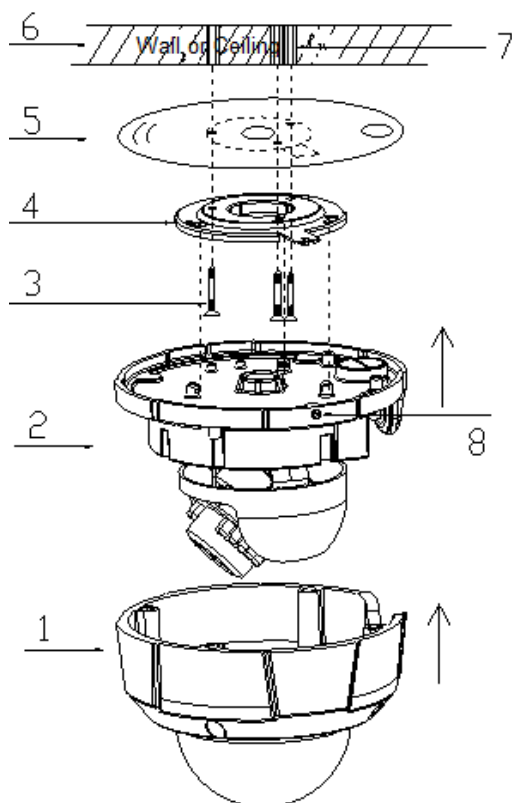

### Dimensions (mm)

### Interfaces :

- ① LENS
- ② IR BOARD
- ③ Three axis adjustable
- ④ Tilt adjustable
- ⑤ Pan adjustable
- ⑥ VIDEO OUT

- ⑥ VIDEO OUT
- ⑦ RESET
- ⑧ AUDIO IN /OUT
- ⑨ DC 12V IN
- ⑩ POWER/LINK LED
- ⑪ RJ45
- ⑫ I/O INTERFACE
- ⑬ MICRO SD

I/O interface definition:

1	1A: ALARM Output	4	G: ALARM Input GND
2	1B: ALARM Output	5	T-: RS485 control output +
3	IN: ALARM Input	6	T+: RS485 control output -

**Installation:**

NO	ITEMS
1	Camera Housing
2	Camera Board
3	Screws
4	Intallation Panel
5	Install Position Sticker
6	Wall or Ceiling
7	Expansion Bolt
8	Set Screw