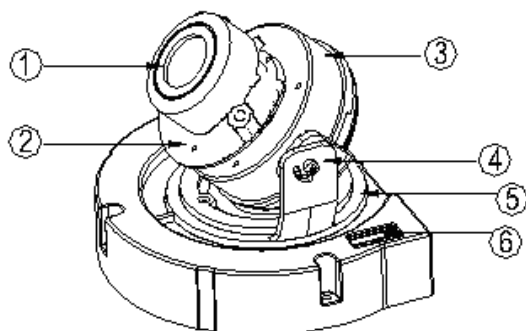

Interfaces :

- ① LENS
- ② IR BOARD
- ③ Three axis adjustable
- ④ Tilt adjustable
- ⑤ Pan adjustable
- ⑥ VIDEO OUT