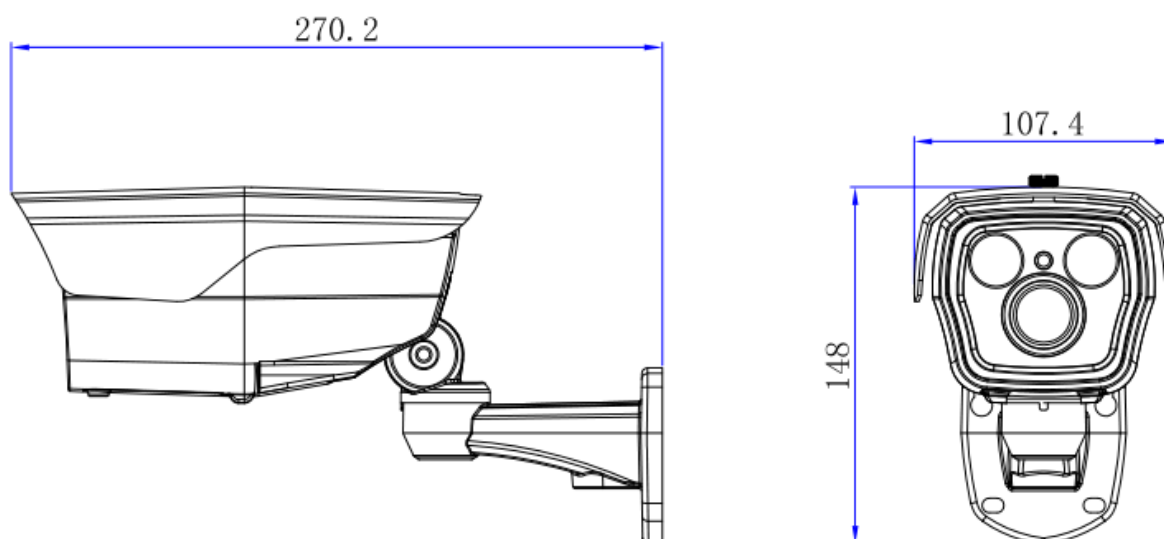

**Model: NR-8067-IPC50 Series**

Smart Phone	iPhone, iPad, Android, Symbian
<b>Auxiliary Interface</b>	
Memory Slot	Micro SD, Max 64GB
<b>General</b>	
Power Supply	DC12V, POE (802.3af) model with POE
Power Consumption	≤8W
Working Environment	-20 °C ~ 60°C
Ingress Protection	IP66,
Dimensions	270.2mm ×107.4 mm ×148 mm
Weight	1.2KG

**Dimensions (mm)**

**Interfaces :**