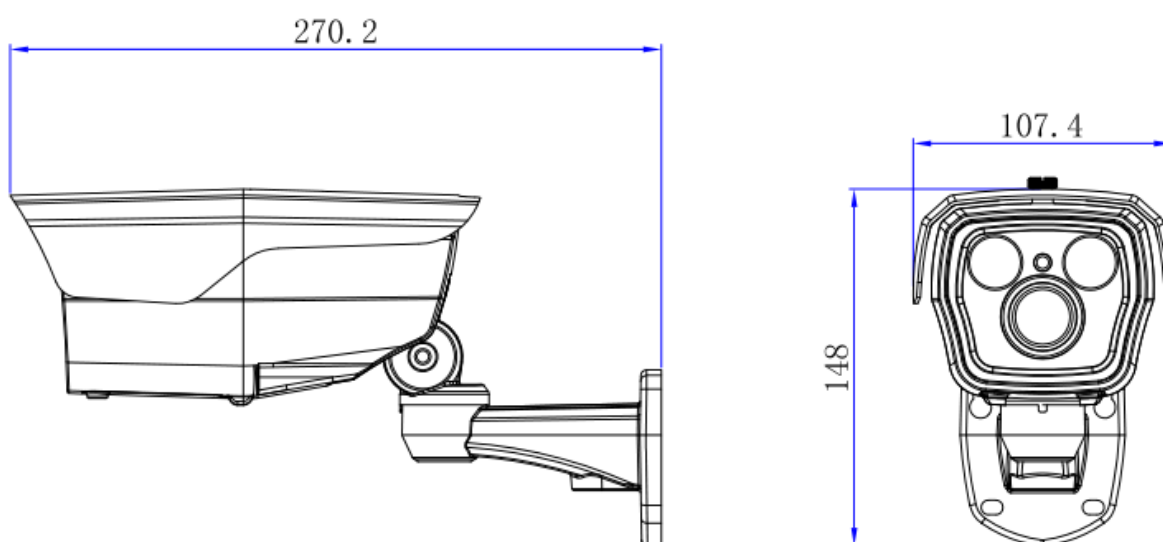

Model: NR-8067-IPC30 Series

3.0 Megapixels IR Box Network Camera

Features

- 1/2.5" 3.0 Megapixels Progressive Scan Aptina CMOS.
- H.264 & MJPEG dual-stream encoding.
- Max 20fps@2048x1536, 25/30fps@1080P (1920x1080).
- Digital WDR (>80db), 2D, 3D noise reduction, AWB, AGC, BLC.
- To switch Day/Night by video detection or time or IR detection.
- Micro SD Card Slot (max 64GB).
- Two big LED lights, IR distance about 15-20 meters.
- IP66.
- POE optional.
- 3.0-10.5mm varifocal lens.
- Support ONVIF 2.4.

Model: NR-8067-IPC30 Series

| | |
|---------------------|-------------------------------------|
| Memory Slot | Micro SD, Max 64GB |
| General | |
| Power Supply | DC12V, POE (802.3af) model with POE |
| Power Consumption | ≤8W |
| Working Environment | -20 °C ~ 60°C |
| Ingress Protection | IP66, |
| Dimensions | 270.2mm ×107.4 mm ×148 mm |
| Weight | 1.2KG |

Dimensions (mm)

Interfaces :