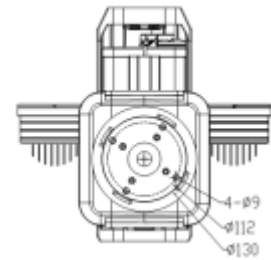

with IR

NR-UV20-HD-IR-G wall mount with IR

NR-UV20-HD-LS-S pedestal mount with laser

NR-UV20-HD-LS-G wall mount with laser

Dimension

UV20-HD

pedestal mount

UV20-HD-LS

UV20-HD-IR

Technical parameters

Model	NR-UV20-HD	NR-UV20-HD-IR	NR-UV20-HD-LS
Camera/Lens			
Image sensor	1/3 HD CCD	1/2.8 inch HD CMOS	
scan system	progressive	progressive	
pixel	1.3 million	2 million	
Focal length	f=4.7-84.6mm	f=4.7-94mm	
angle	3.2° (far) ~ 55.2° (near)	2.9° (far) ~ 55.4° (near)	
zoom	18x optical /12x digital	20x optical/12x digital	
Zoom speed	5.2 sec	4.9 sec	
focus	Auto/manual	Auto/manual	
Len Iris	F1.6 ~ F36.2	F1.6 ~ F3.5	
Iris control	Auto/manual	Auto/manual	
Low lux	1.8lux 1/30s IrcfON	0.095lux 1/30s IrcfON	
	0.5lux 1/4s IrcfON	0.005lux 1/4s IrcfON	
	0.02lux 1/4s IrcfOFF	0.26lux 1/4s IrcfOFF	
shutter speed	Auto/manual	Auto/manual	
gain control	Auto/manual	Auto/manual	
White balance	Auto/manual	Auto/manual	
BLC	Open/off	Open/off	
Day/night	YES	YES	
WDR	YES	YES	
S/N	>50DB	>50DB	
IR parameter	None	IR	LASER
IR distance	None	100m	200m
angle	None	18°	16°
IR lamps	None	2pcs	2
voltage	None	DC12V	DC12V
power	None	2 * 6W	2*10W
dimention (LxWxH)	None	2*Φ108x85mm	215x92x112mm (2 pcs)
Net weight	None	2*0.5kg	2*0.5kg
Video coding			
format	H.264 Main Profile, MJPEG Baseline Encoding		
resolution	Main stream 720p (1280x720),sub stream MJPEG (640x352), support dual stream	Main stream 1080p (1920x1080), sub stream D1 (740x480), support dual stream	
Video code rate	64Kbps ~ 12Mbps	64Kbps ~ 12Mbps	
Video frame bitrate	1 ~ 30 frame/sec	1 ~ 30 frame/sec	
Title OSD	Supports channel name, date, and video stream information overlay	Supports channel name, date, and video stream information overlay	