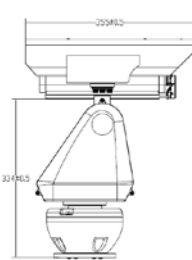

with IR

NR-UV20-HD-IR-G wall mount with IR

NR-UV20-HD-LS-S pedestal mount with laser

NR-UV20-HD-LS-G wall mount with laser

Dimension

UV20-HD

pedestal mount

UV20-HD-LS

UV20-HD-IR

Technical parameters

Model	NR-UV20-HD	NR-UV20-HD-IR	NR-UV20-HD-LS
Camera/Lens			
Image sensor	1/3 HD CCD	1/2.8 inch HD CMOS	
scan system	progressive	progressive	
pixel	1.3 million	2 million	
Focal length	f=4.7-84.6mm	f=4.7-94mm	
angle	3.2° (far) ~ 55.2° (near)	2.9° (far) ~ 55.4° (near)	
zoom	18x optical /12x digital	20x optical/12x digital	
Zoom speed	5.2 sec	4.9 sec	
focus	Auto/manual	Auto/manual	
Len Iris	F1.6 ~ F36.2	F1.6 ~ F3.5	
Iris control	Auto/manual	Auto/manual	
Low lux	1.8lux 1/30s IrcfON	0.095lux 1/30s IrcfON	
	0.5lux 1/4s IrcfON	0.005lux 1/4s IrcfON	
	0.02lux 1/4s IrcfOFF	0.26lux 1/4s IrcfOFF	
shutter speed	Auto/manual	Auto/manual	
gain control	Auto/manual	Auto/manual	
White balance	Auto/manual	Auto/manual	
BLC	Open/off	Open/off	
Day/night	YES	YES	
WDR	YES	YES	
S/N	>50DB	>50DB	
IR parameter	None	IR	LASER
IR distance	None	100m	200m
angle	None	18°	16°
IR lamps	None	2pcs	2
voltage	None	DC12V	DC12V
power	None	2 * 6W	2*10W
dimention (LxWxH)	None	2*Φ108x85mm	215x92x112mm (2 pcs)
Net weight	None	2*0.5kg	2*0.5kg
Video coding			
format	H.264 Main Profile, MJPEG Baseline Encoding		
resolution	Main stream 720p (1280x720),sub stream MJPEG (640x352), support dual stream	Main stream 1080p (1920x1080), sub stream D1 (740x480), support dual stream	
Video code rate	64Kbps ~ 12Mbps	64Kbps ~ 12Mbps	
Video frame bitrate	1 ~ 30 frame/sec	1 ~ 30 frame/sec	
Title OSD	Supports channel name, date, and video stream information overlay	Supports channel name, date, and video stream information overlay	