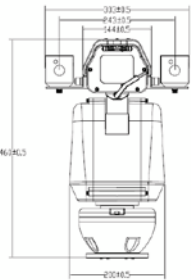

with IR

NR-UV20-HD-IR-G wall mount with IR

NR-UV20-HD-LS-S pedestal mount with laser

NR-UV20-HD-LS-G wall mount with laser

Dimension

UV20-HD

pedestal mount

UV20-HD-LS

UV20-HD-IR

Technical parameters

Model	NR-UV20-HD	NR-UV20-HD-IR	NR-UV20-HD-LS
Camera/Lens			
Image sensor	1/3 HD CCD	1/2.8 inch HD CMOS	
scan system	progressive	progressive	
pixel	1.3 million	2 million	
Focal length	f=4.7-84.6mm	f=4.7-94mm	
angle	3.2° (far) ~ 55.2° (near)	2.9° (far) ~ 55.4° (near)	
zoom	18x optical /12x digital	20x optical/12x digital	
Zoom speed	5.2 sec	4.9 sec	
focus	Auto/manual	Auto/manual	
Len Iris	F1.6 ~ F36.2	F1.6 ~ F3.5	
Iris control	Auto/manual	Auto/manual	
Low lux	1.8lux 1/30s IrcfON	0.095lux 1/30s IrcfON	
	0.5lux 1/4s IrcfON	0.005lux 1/4s IrcfON	
	0.02lux 1/4s IrcfOFF	0.26lux 1/4s IrcfOFF	
shutter speed	Auto/manual	Auto/manual	
gain control	Auto/manual	Auto/manual	
White balance	Auto/manual	Auto/manual	
BLC	Open/off	Open/off	
Day/night	YES	YES	
WDR	YES	YES	
S/N	>50DB	>50DB	
IR parameter	None	IR	LASER
IR distance	None	100m	200m
angle	None	18°	16°
IR lamps	None	2pcs	2
voltage	None	DC12V	DC12V
power	None	2 * 6W	2*10W
dimention (LxWxH)	None	2*Φ108x85mm	215x92x112mm (2 pcs)
Net weight	None	2*0.5kg	2*0.5kg
Video coding			
format	H.264 Main Profile, MJPEG Baseline Encoding		
resolution	Main stream 720p (1280x720),sub stream MJPEG (640x352), support dual stream	Main stream 1080p (1920x1080), sub stream D1 (740x480), support dual stream	
Video code rate	64Kbps ~ 12Mbps	64Kbps ~ 12Mbps	
Video frame bitrate	1 ~ 30 frame/sec	1 ~ 30 frame/sec	
Title OSD	Supports channel name, date, and video stream information overlay	Supports channel name, date, and video stream information overlay	