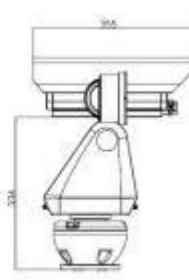

with IR

NR-UV20-HD-IR-G wall mount with IR

NR-UV20-HD-LS-S pedestal mount with laser

NR-UV20-HD-LS-G wall mount with laser

Dimension

UV20-HD

pedestal mount

UV20-HD-LS

UV20-HD-IR

Technical parameters

Model	NR-UV20-HD	NR-UV20-HD-IR	NR-UV20-HD-LS
Camera/Lens			
Image sensor	1/3 HD CCD	1/2.8 inch HD CMOS	
scan system	progressive	progressive	
pixel	1.3 million	2 million	
Focal length	f=4.7-84.6mm	f=4.7-94mm	
angle	3.2° (far) ~ 55.2° (near)	2.9° (far) ~ 55.4° (near)	
zoom	18x optical /12x digital	20x optical/12x digital	
Zoom speed	5.2 sec	4.9 sec	
focus	Auto/manual	Auto/manual	
Len Iris	F1.6 ~ F36.2	F1.6 ~ F3.5	
Iris control	Auto/manual	Auto/manual	
Low lux	1.8lux 1/30s IrcfON	0.095lux 1/30s IrcfON	
	0.5lux 1/4s IrcfON	0.005lux 1/4s IrcfON	
	0.02lux 1/4s IrcfOFF	0.26lux 1/4s IrcfOFF	
shutter speed	Auto/manual	Auto/manual	
gain control	Auto/manual	Auto/manual	
White balance	Auto/manual	Auto/manual	
BLC	Open/off	Open/off	
Day/night	YES	YES	
WDR	YES	YES	
S/N	>50DB	>50DB	
IR parameter	None	IR	LASER
IR distance	None	100m	200m
angle	None	18°	16°
IR lamps	None	2pcs	2
voltage	None	DC12V	DC12V
power	None	2 * 6W	2*10W
dimention (LxWxH)	None	2*Φ108x85mm	215x92x112mm (2 pcs)
Net weight	None	2*0.5kg	2*0.5kg
Video coding			
format	H.264 Main Profile, MJPEG Baseline Encoding		
resolution	Main stream 720p (1280x720),sub stream MJPEG (640x352), support dual stream	Main stream 1080p (1920x1080), sub stream D1 (740x480), support dual stream	
Video code rate	64Kbps ~ 12Mbps	64Kbps ~ 12Mbps	
Video frame bitrate	1 ~ 30 frame/sec	1 ~ 30 frame/sec	
Title OSD	Supports channel name, date, and video stream information overlay	Supports channel name, date, and video stream information overlay	