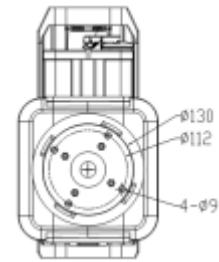

with IR

NR-UV20-HD-IR-G wall mount with IR

NR-UV20-HD-LS-S pedestal mount with laser

NR-UV20-HD-LS-G wall mount with laser

Dimension

UV20-HD

pedestal mount

UV20-HD-LS

UV20-HD-IR

Technical parameters

Model	NR-UV20-HD	NR-UV20-HD-IR	NR-UV20-HD-LS
Camera/Lens			
Image sensor	1/3 HD CCD	1/2.8 inch HD CMOS	
scan system	progressive	progressive	
pixel	1.3 million	2 million	
Focal length	f=4.7-84.6mm	f=4.7-94mm	
angle	3.2° (far) ~ 55.2° (near)	2.9° (far) ~ 55.4° (near)	
zoom	18x optical /12x digital	20x optical/12x digital	
Zoom speed	5.2 sec	4.9 sec	
focus	Auto/manual	Auto/manual	
Len Iris	F1.6 ~ F36.2	F1.6 ~ F3.5	
Iris control	Auto/manual	Auto/manual	
Low lux	1.8lux 1/30s IrcfON	0.095lux 1/30s IrcfON	
	0.5lux 1/4s IrcfON	0.005lux 1/4s IrcfON	
	0.02lux 1/4s IrcfOFF	0.26lux 1/4s IrcfOFF	
shutter speed	Auto/manual	Auto/manual	
gain control	Auto/manual	Auto/manual	
White balance	Auto/manual	Auto/manual	
BLC	Open/off	Open/off	
Day/night	YES	YES	
WDR	YES	YES	
S/N	>50DB	>50DB	
IR parameter	None	IR	LASER
IR distance	None	100m	200m
angle	None	18°	16°
IR lamps	None	2pcs	2
voltage	None	DC12V	DC12V
power	None	2 * 6W	2*10W
dimention (LxWxH)	None	2*Φ108x85mm	215x92x112mm (2 pcs)
Net weight	None	2*0.5kg	2*0.5kg
Video coding			
format	H.264 Main Profile, MJPEG Baseline Encoding		
resolution	Main stream 720p (1280x720),sub stream MJPEG (640x352), support dual stream	Main stream 1080p (1920x1080), sub stream D1 (740x480), support dual stream	
Video code rate	64Kbps ~ 12Mbps	64Kbps ~ 12Mbps	
Video frame bitrate	1 ~ 30 frame/sec	1 ~ 30 frame/sec	
Title OSD	Supports channel name, date, and video stream information overlay	Supports channel name, date, and video stream information overlay	