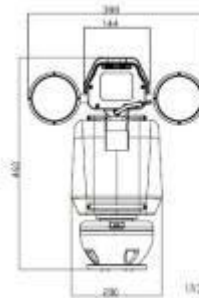

with IR

NR-UV20-HD-IR-G wall mount with IR

NR-UV20-HD-LS-S pedestal mount with laser

NR-UV20-HD-LS-G wall mount with laser

Dimension

UV20-HD

pedestal mount

UV20-HD-LS

UV20-HD-IR

Technical parameters

Model	NR-UV20-HD	NR-UV20-HD-IR	NR-UV20-HD-LS
Camera/Lens			
Image sensor	1/3 HD CCD	1/2.8 inch HD CMOS	
scan system	progressive	progressive	
pixel	1.3 million	2 million	
Focal length	f=4.7-84.6mm	f=4.7-94mm	
angle	3.2° (far) ~ 55.2° (near)	2.9° (far) ~ 55.4° (near)	
zoom	18x optical /12x digital	20x optical/12x digital	
Zoom speed	5.2 sec	4.9 sec	
focus	Auto/manual	Auto/manual	
Len Iris	F1.6 ~ F36.2	F1.6 ~ F3.5	
Iris control	Auto/manual	Auto/manual	
Low lux	1.8lux 1/30s IrcfON	0.095lux 1/30s IrcfON	
	0.5lux 1/4s IrcfON	0.005lux 1/4s IrcfON	
	0.02lux 1/4s IrcfOFF	0.26lux 1/4s IrcfOFF	
shutter speed	Auto/manual	Auto/manual	
gain control	Auto/manual	Auto/manual	
White balance	Auto/manual	Auto/manual	
BLC	Open/off	Open/off	
Day/night	YES	YES	
WDR	YES	YES	
S/N	>50DB	>50DB	
IR parameter	None	IR	LASER
IR distance	None	100m	200m
angle	None	18°	16°
IR lamps	None	2pcs	2
voltage	None	DC12V	DC12V
power	None	2 * 6W	2*10W
dimention (LxWxH)	None	2*Φ108x85mm	215x92x112mm (2 pcs)
Net weight	None	2*0.5kg	2*0.5kg
Video coding			
format	H.264 Main Profile, MJPEG Baseline Encoding		
resolution	Main stream 720p (1280x720),sub stream MJPEG (640x352), support dual stream	Main stream 1080p (1920x1080), sub stream D1 (740x480), support dual stream	
Video code rate	64Kbps ~ 12Mbps	64Kbps ~ 12Mbps	
Video frame bitrate	1 ~ 30 frame/sec	1 ~ 30 frame/sec	
Title OSD	Supports channel name, date, and video stream information overlay	Supports channel name, date, and video stream information overlay	