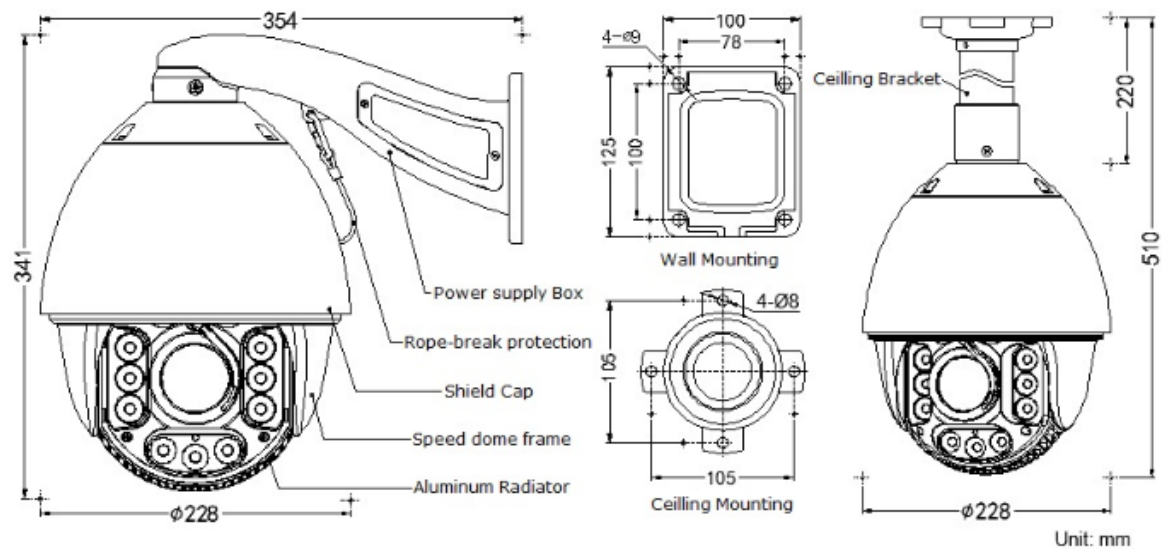

Model: NR-8088-SIPC21-IRPTZ20 Speed Dome Camera

	DHCP, DNS, PPPOE, DDNS, FTP,
ONVIF	ONVIF Ver. 2.0
Max. User Access	10 users
Smart Phone	iPhone, iPad, Android, Symbian
Auxiliary Interface	
Memory Slot	Micro SD, Max 32GB
Alarm	4-Alarm in and 2 Alarm output (AC120V, 1A ; DC 24C 1A)
PTZ control	RS485
General	
Power Supply	DC12V±10%
Power Consumption	≤50W
Working Environment	-30 °C ~ 60°C
Size	6 inch Alloy Case
Dimensions	Ø228x354x341mm
IP grade	IP66 /secondary lightning protection, 3000KV Surge protection
Weight	6KG

Dimensions (mm)

Interfaces: