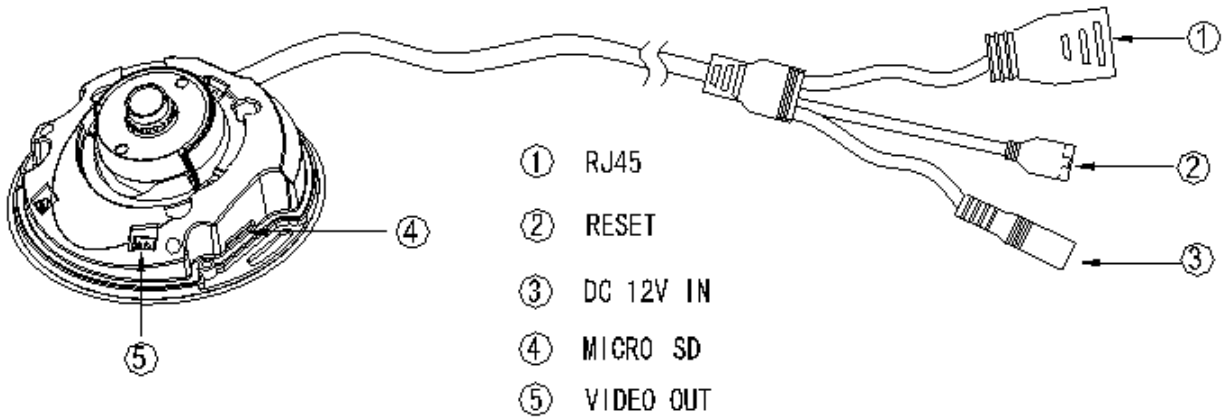

**Specification**

<b>Model</b>	<b>IP66</b>	<b>POE</b>	<b>LENS</b> (2.6mm,4.2mm optional)
<b>NR-8076-IPC21F</b>	Yes	No	Fixed Lens included,
<b>NR-8076-IPC21F-POE</b>	Yes	Yes	Fixed Lens included,
<b>Camera</b>			
Image Sensor	1/2.8" 2.1megapixels Progressive Scan Sony CMOS		
CPU	Hi3516C 500MHZ		
Effective Pixels	1920x1080		
Scanning System	Progressive		
Electronics Shutter Speed	Auto (1/25,1/30 ~ 1/10000s)		
Min. Illumination	0.05Lux/F1.2 (Color), 0.005Lux/F1.2(B/W); 0Lux/F1.2 (IR on)		
S/N Ratio	>50dB		
<b>Camera Features</b>			
Backlight Compensation	BLC / HLC / WDR (digital)		
White Balance	Auto		
Gain Control	Auto		
Noise Reduction	2D, 3D		
Privacy Masking	Up to 4 Areas		
<b>Lens</b>			
Focal Length	2.8mm, 3.6mm, 6mm optional		
Max Aperture	F1.4		
Focus Control	Manual		
Angle of View	97°~ 67°		
Lens Type	Fixed Iris		
Mount Type	Board-in Type		
<b>Video</b>			
Compression	H.264 Main Profile, Baseline / MJPEG		
Resolution	1920x1080, 1280x720 ; 960x528, 640x352, 480x256		
Frame Rate	Preferred Stream	1920x1080(1~25/30fps), 1280x720 (1~25/30fps)	
	Alternate Stream	960x528, 640x352, 480x256 (1~25/30fps)	
Bit Rate	32KB ~16Mbps, support VBR, CBR		
<b>Network</b>			
Ethernet	RJ-45 (10/100Base-T)		
Protocol	IPv4/IPv6, HTTP, TCP/IP, UDP, RTP, RTCP, UPNP, RTSP, SMTP, NTP, DHCP, DNS, PPPOE, DDNS, FTP,		
ONVIF	ONVIF Ver. 2.0		
Max. User Access	5 users		
Smart Phone	iPhone, iPad, Android, Symbian		
<b>Auxiliary Interface</b>			
Memory Slot	Micro SD, Max 64GB		
<b>General</b>			
Power Supply	DC12V, POE (802.3af)		
Power Consumption	≤ 2W		
Working Environment	-20 °C ~ 60°C		
Dimensions	Φ107mm ×53.4mm		

Model: NR-8076-IPC21F

Weight

0.5KG

**Dimensions (mm)**

**Interfaces :**

**Installation:**