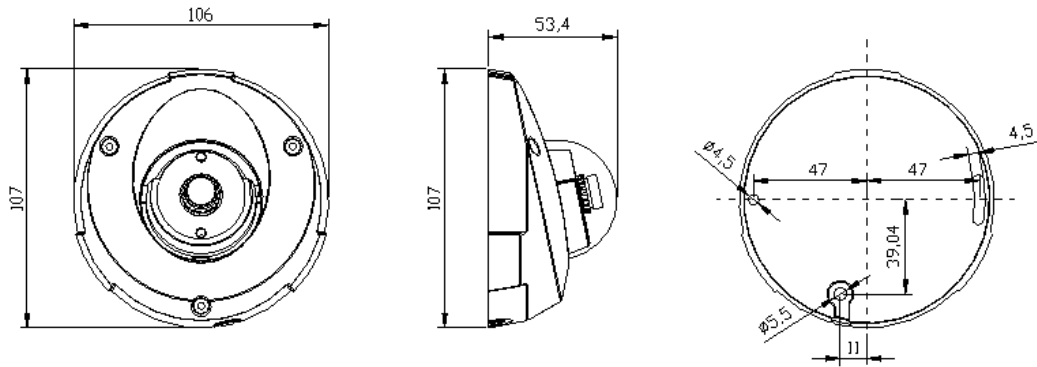

**Specification**

<b>Model</b>	<b>IP66</b>	<b>POE</b>	<b>LENS</b> (2.6mm,4.2mm optional)
<b>NR-8076-IPC21F</b>	Yes	No	Fixed Lens included,
<b>NR-8076-IPC21F-POE</b>	Yes	Yes	Fixed Lens included,
<b>Camera</b>			
Image Sensor	1/2.8" 2.1megapixels Progressive Scan Sony CMOS		
CPU	Hi3516C 500MHZ		
Effective Pixels	1920x1080		
Scanning System	Progressive		
Electronics Shutter Speed	Auto (1/25,1/30 ~ 1/10000s)		
Min. Illumination	0.05Lux/F1.2 (Color), 0.005Lux/F1.2(B/W); 0Lux/F1.2 (IR on)		
S/N Ratio	>50dB		
<b>Camera Features</b>			
Backlight Compensation	BLC / HLC / WDR (digital)		
White Balance	Auto		
Gain Control	Auto		
Noise Reduction	2D, 3D		
Privacy Masking	Up to 4 Areas		
<b>Lens</b>			
Focal Length	2.8mm, 3.6mm, 6mm optional		
Max Aperture	F1.4		
Focus Control	Manual		
Angle of View	97°~ 67°		
Lens Type	Fixed Iris		
Mount Type	Board-in Type		
<b>Video</b>			
Compression	H.264 Main Profile, Baseline / MJPEG		
Resolution	1920x1080, 1280x720 ; 960x528, 640x352, 480x256		
Frame Rate	Preferred Stream	1920x1080(1~25/30fps), 1280x720 (1~25/30fps)	
	Alternate Stream	960x528, 640x352, 480x256 (1~25/30fps)	
Bit Rate	32KB ~16Mbps, support VBR, CBR		
<b>Network</b>			
Ethernet	RJ-45 (10/100Base-T)		
Protocol	IPv4/IPv6, HTTP, TCP/IP, UDP, RTP, RTCP, UPNP, RTSP, SMTP, NTP, DHCP, DNS, PPPOE, DDNS, FTP,		
ONVIF	ONVIF Ver. 2.0		
Max. User Access	5 users		
Smart Phone	iPhone, iPad, Android, Symbian		
<b>Auxiliary Interface</b>			
Memory Slot	Micro SD, Max 64GB		
<b>General</b>			
Power Supply	DC12V, POE (802.3af)		
Power Consumption	≤ 2W		
Working Environment	-20 °C ~ 60°C		
Dimensions	Φ107mm ×53.4mm		

Model: NR-8076-IPC21F

Weight

0.5KG

**Dimensions (mm)**

**Interfaces :**

**Installation:**