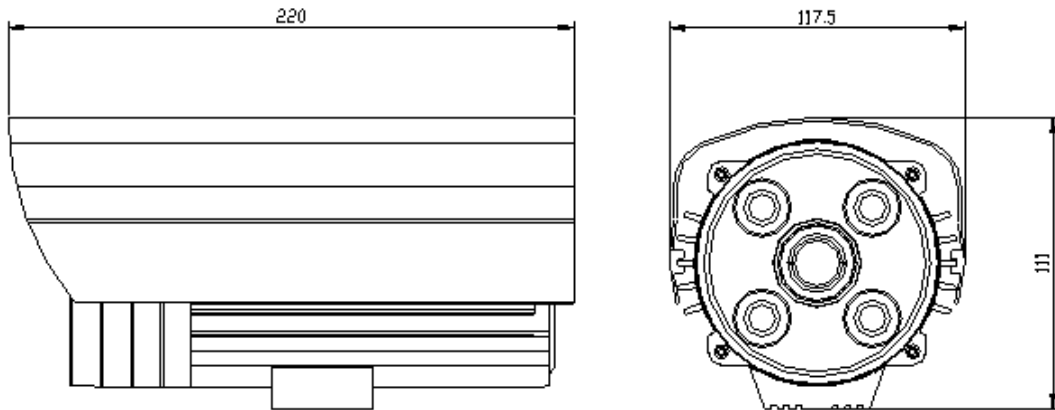

Model: NR-8063-IPC50 Series

NETRA 5.0 Megapixels IR Box Network Camera

Features

- 1/2.5" 5.0 Megapixels Progressive Scan Aptina CMOS
- H.264 High Profile & MJPEG dual-stream encoding
- Max 12fps@2592x1944, and 20fps@2048x1536, 25/30fps@1080P (1920x1080)
- Digital WDR (>100db), 2D, 3D noise reduction, AWB, AGC, BLC
- Multiple network monitoring: Web viewer, CMS, Smart phone.
- Support IR-CUT; To switch Day/Night by video detection or time or IR detection.
- 3.3-10.5mm varifocal lens or fixed lens 6mm, 8mm, 12mm and 16mm are optional
- Max. IR LEDs Length 30-50m
- IP66, POE
- Micro SD Card Slot (max 64GB),
- POE optional

Model: NR-8063-IPC50 Series

Power Consumption	≤15W
Working Environment	-20 °C ~ 60°C
Ingress Protection	IP66,
Dimensions	220mm ×117.5mm ×111mm
Weight	2.2KG

Dimensions (mm)

Interfaces: