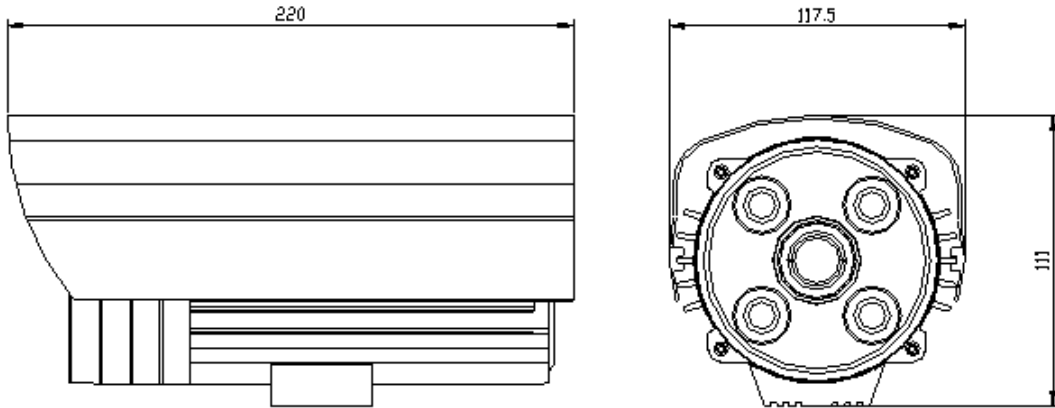

1080P 2.1Megapixels IR Box Network Camera

Features

- 1/2.8" 2.1 Megapixels Supper Low Light Progressive Scan Sony CMOS
- H.264 High Profile & MJPEG dual-stream encoding
- Max 25/30fps@1080P (1920x1080)
- Digital WDR (>100db), 2D, 3D noise reduction, AWB, AGC, BLC
- Multiple network monitoring: Web viewer, CMS, Smart phone.
- Suport IR-CUT; To switch Day/Night by video detection or time or IR detection.
- 2.8-12mm varifocal lens or fixed lens 4mm, 6mm, 8mm, 12mm and 16mm are optional
- Max. IR LEDs Length 30-50m
- IP66, POE
- Micro SD Card Slot (max 64GB),
- POE optional

Model: NR-8063-IPC21

Power Consumption	≤15W
Working Environment	-20 °C ~ 60°C
Ingress Protection	IP66,
Dimensions	220mm ×117.5mm ×111mm
Weight	2.2KG

Dimensions (mm)

Interfaces: