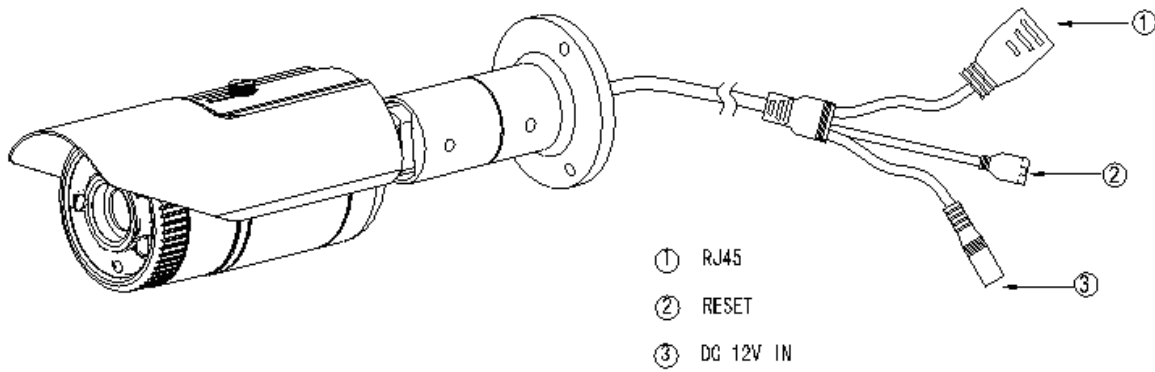

Interfaces :