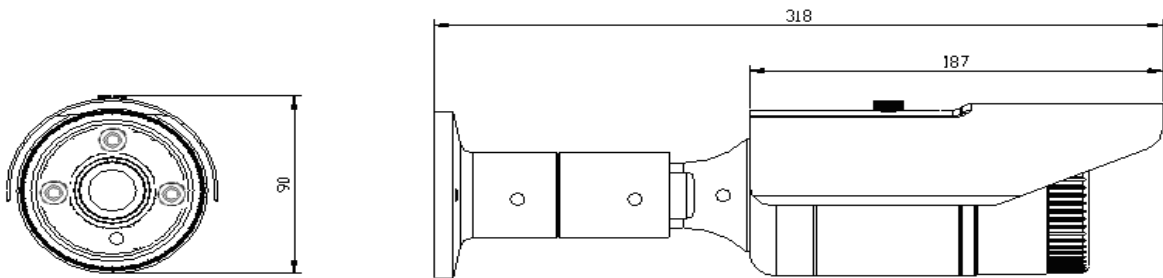

Model: NR-8066-IPC50 Series

NETRA 5.0 Megapixels IR Box Network Camera

Features

- 1/2.5" 5.0 Megapixels Progressive Scan Aptina CMOS
- H.264 High Profile & MJPEG dual-stream encoding
- Max 12fps@2592x1944, and 20fps@2048x1536, 25/30fps@1080P (1920x1080)
- Digital WDR (>80db), 2D, 3D noise reduction, AWB, AGC, BLC
- Multiple network monitoring: Web viewer, CMS, Smart phone.
- Micro SD Card Slot (max 64GB).
- Support IR-CUT; To switch Day/Night by video detection or time or IR detection.
- 3.3-10.5mm varifocal lens or fixed lens 6mm, 8mm are optional
- Three big LED lights, IR distance about 20 meters.
- IP66.
- POE optional.

Model: NR-8066-IPC50 Series

General	
Power Supply	DC12V, POE (802.3af)
Power Consumption	≤9W
Working Environment	-20 °C ~60°C
Ingress Protection	IP66,
Dimensions	318mm ×110mm×90mm
Weight	0.7KG

Dimensions (mm)