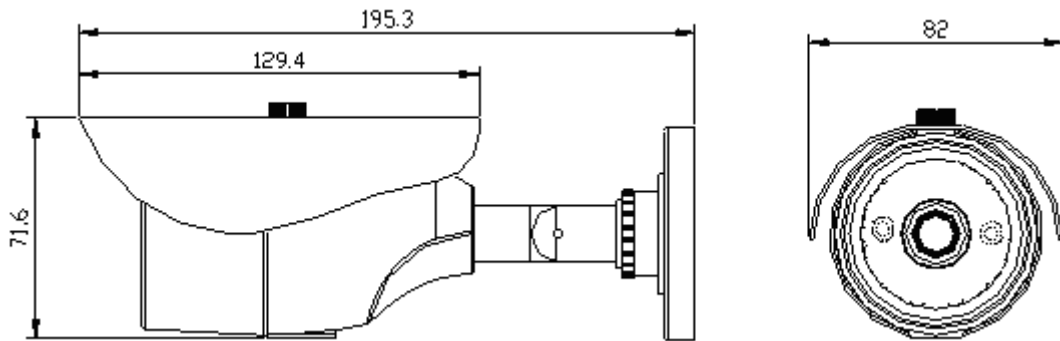

## Specification

Model	IR	IP66	POE	LENS (2.8mm, 3.6mm)
<b>NR-8068-IPC10</b>	Yes	Yes	No	Fixed Lens included, 2.8, 3.6mm optional
<b>NR-8068-IPC10-POE</b>	Yes	Yes	Yes	Fixed Lens included, 2.8, 3.6mm optional
<b>Camera</b>				
Image Sensor	1/4" 1.0megapixels Progressive OV CMOS			
Effective Pixels	1280x720			
Scanning System	Progressive			
Electronics Shutter Speed	Auto (1/25,1/30 ~ 1/10000s)			
Min. Illumination	0.1Lux/F1.2 (Color), 0.05Lux/F1.2(B/W); 0Lux/F1.2 (IR on)			
S/N Ratio	>50dB			
<b>Camera Features</b>				
Max. IR LEDs Length	10-15m			
Day/Night	Auto (ICR) / Color / B/W			
Backlight Compensation	BLC / HLC / WDR (digital)			
White Balance	Auto			
Gain Control	Auto			
Noise Reduction	2D, 3D			
Privacy Masking	Up to 4 Areas			
<b>Lens</b>				
Focal Length	2.8mm, 3.6mm or 6mm optional			
Max Aperture	F1.4			
Focus Control	Manual			
Angle of View	92°~ 67°			
Lens Type	Fixed Iris			
Mount Type	Board-in Type			
<b>Video</b>				
Compression	H.264 Main Profile, Baseline / MJPEG			
Resolution	1280x720 ; 640x480, 320x240, 160x112			
Frame Rate	Preferred Stream	1280x720 (1~25/30fps)		
	Alternate Stream	640x480, 320x240, 160x112 (1~25/30fps)		
Bit Rate	32KB ~16Mbps, support VBR, CBR			
<b>Network</b>				
Ethernet	RJ-45 (10/100Base-T)			
Protocol	IPv4/IPv6, HTTP, TCP/IP, UDP, RTP, RTCP, UPNP, RTSP, SMTP, NTP, DHCP, DNS, PPPOE, DDNS, FTP,			
ONVIF	ONVIF Ver. 2.0			
Max. User Access	10 users			
Smart Phone	iPhone, iPad, Android, Symbian			
<b>General</b>				
Power Supply	DC12V, POE (802.3af)			
Power Consumption	≤5W			

Model: NR-8068-IPC10

Working Environment	-20 °C ~ 60°C
Ingress Protection	IP66,
Dimensions	195.3mm × 82mm × 71.6mm
Weight	0.5KG

### Dimensions (mm)