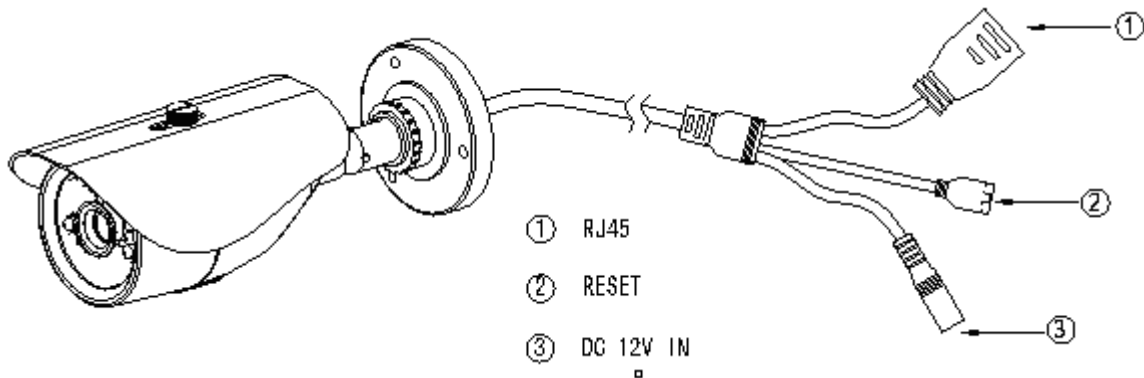

Interfaces :